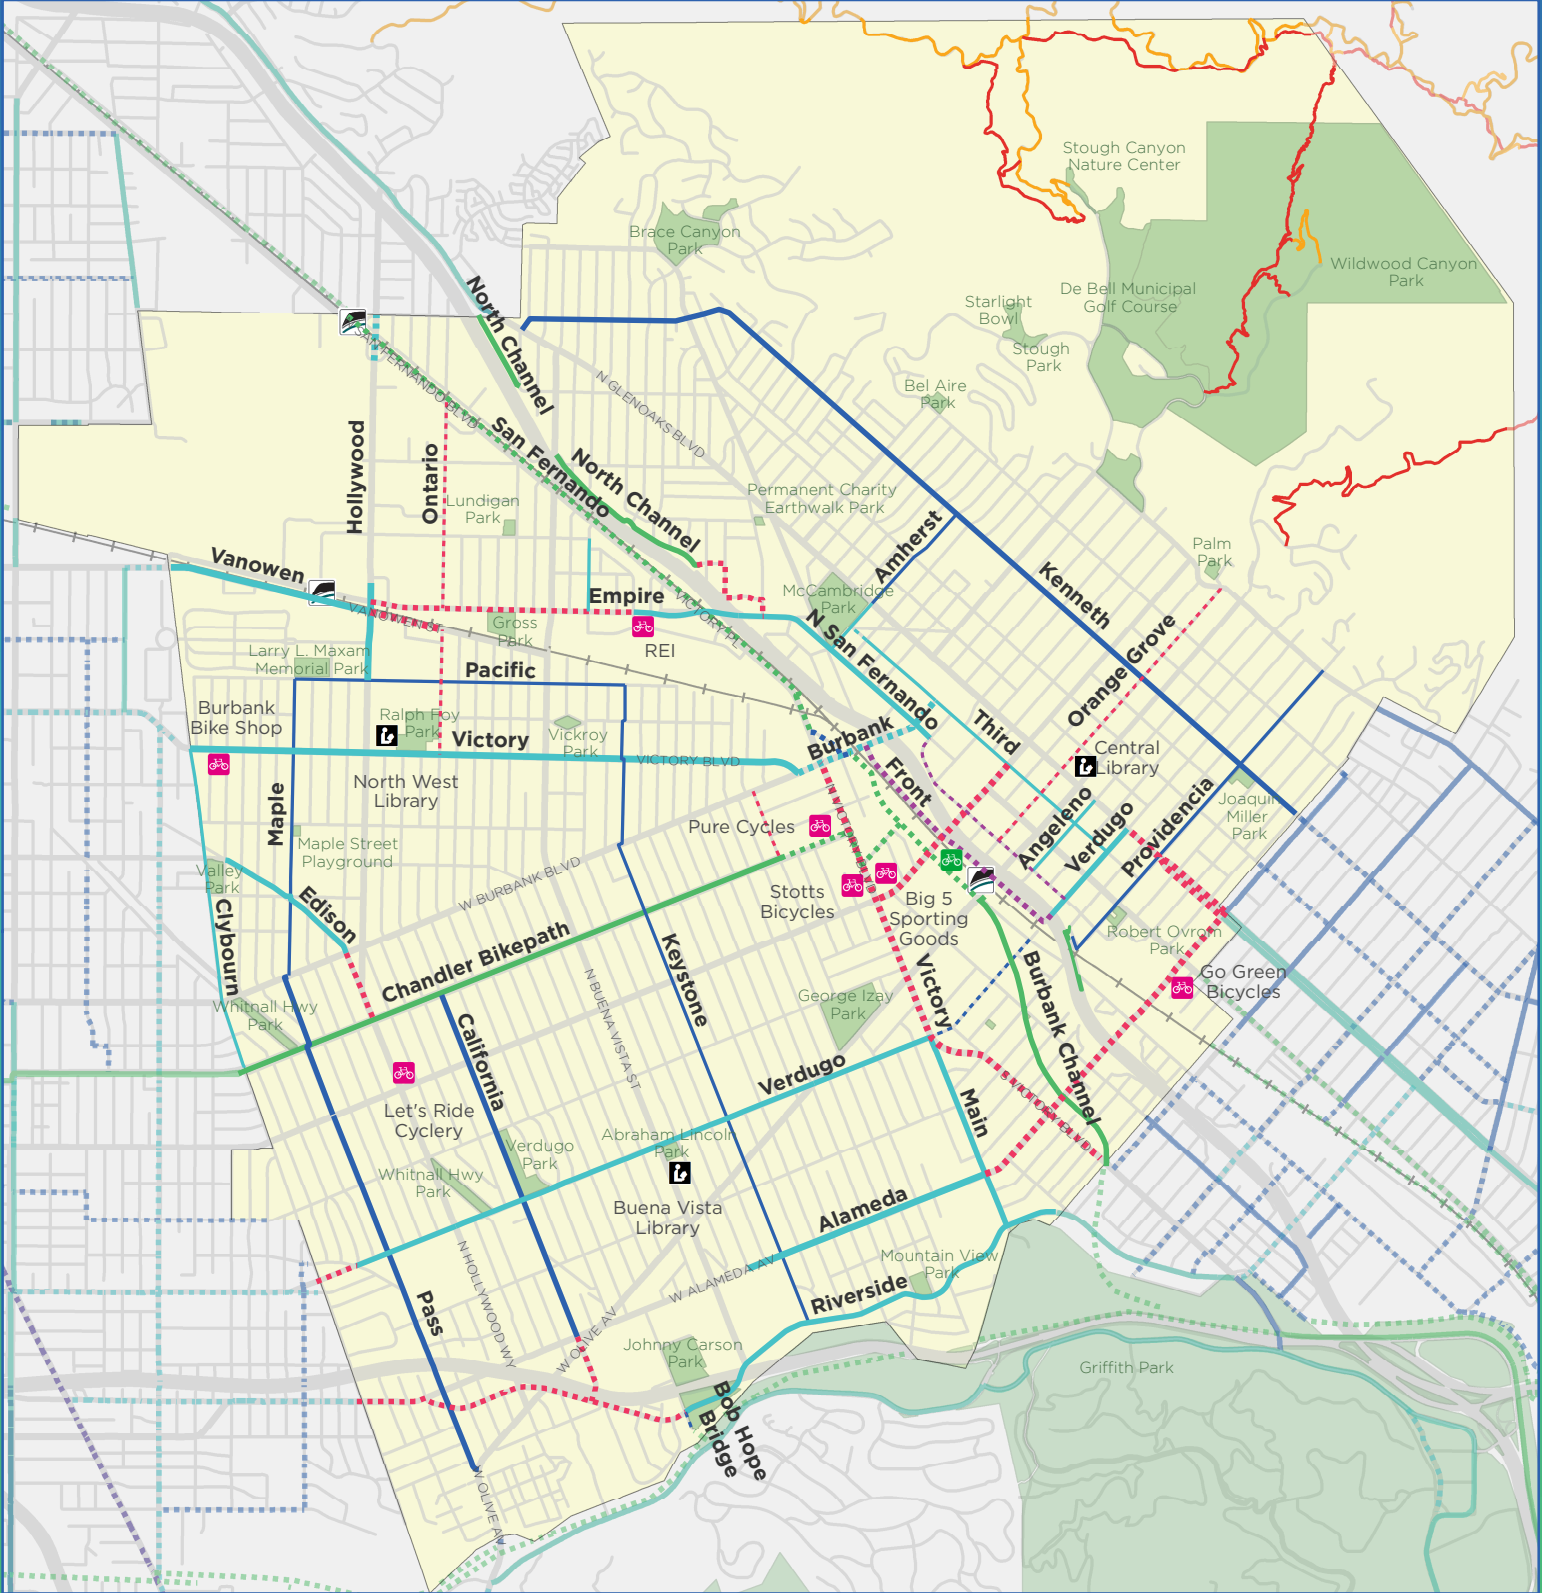

Burbank Bicycle Map

Bicycle Facilities

Existing Proposed

- Separated Bicycle Path
- Protected Bicycle Lane
- Bicycle Lane
- Bicycle Route
- - - Proposed, unclassified bikeway

- Footpath, No Cycling
- Trail, Cycling Allowed
- City Park

-  Bicycle Shops
-  Burbank BikeStop
-  Metrolink Station
-  Library

Effective March 2021

1 in = 1 miles