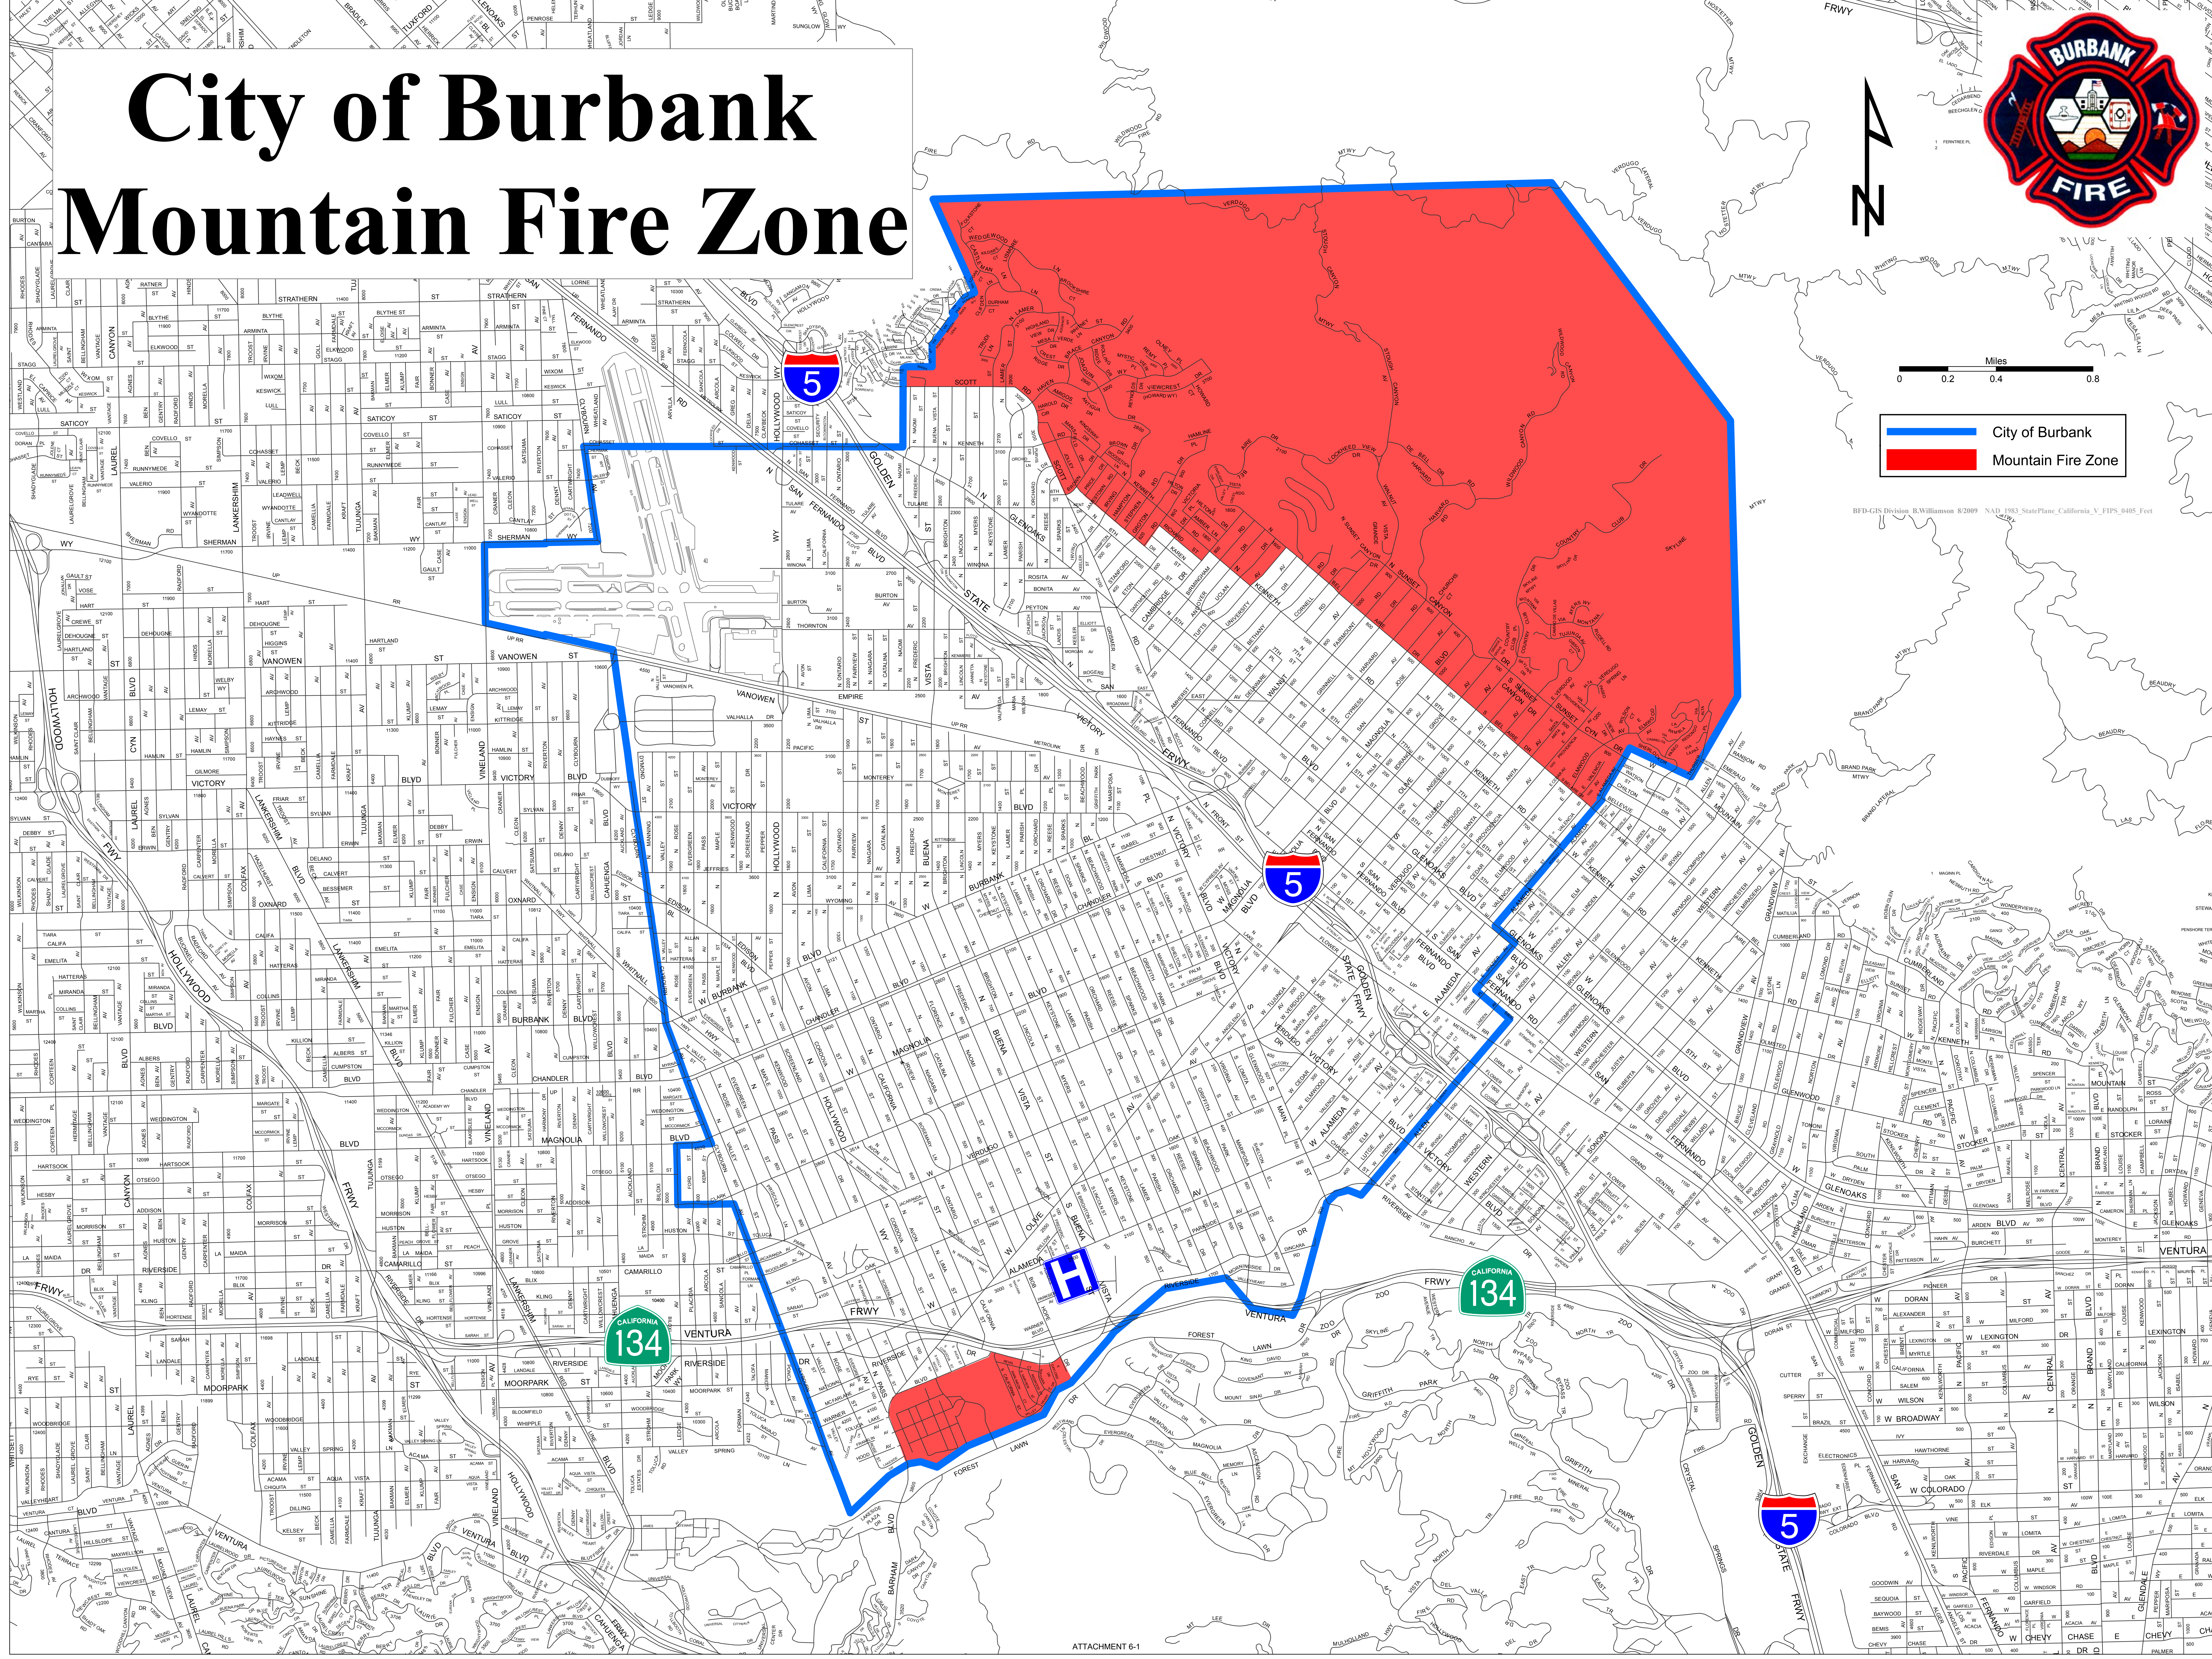

City of Burbank Mountain Fire Zone

City of Burbank
Mountain Fire Zone

BFD-GIS Division B-Williamson 8/2009 NAD 1983 StatePlane, California_V_FIPS_8405 Feet