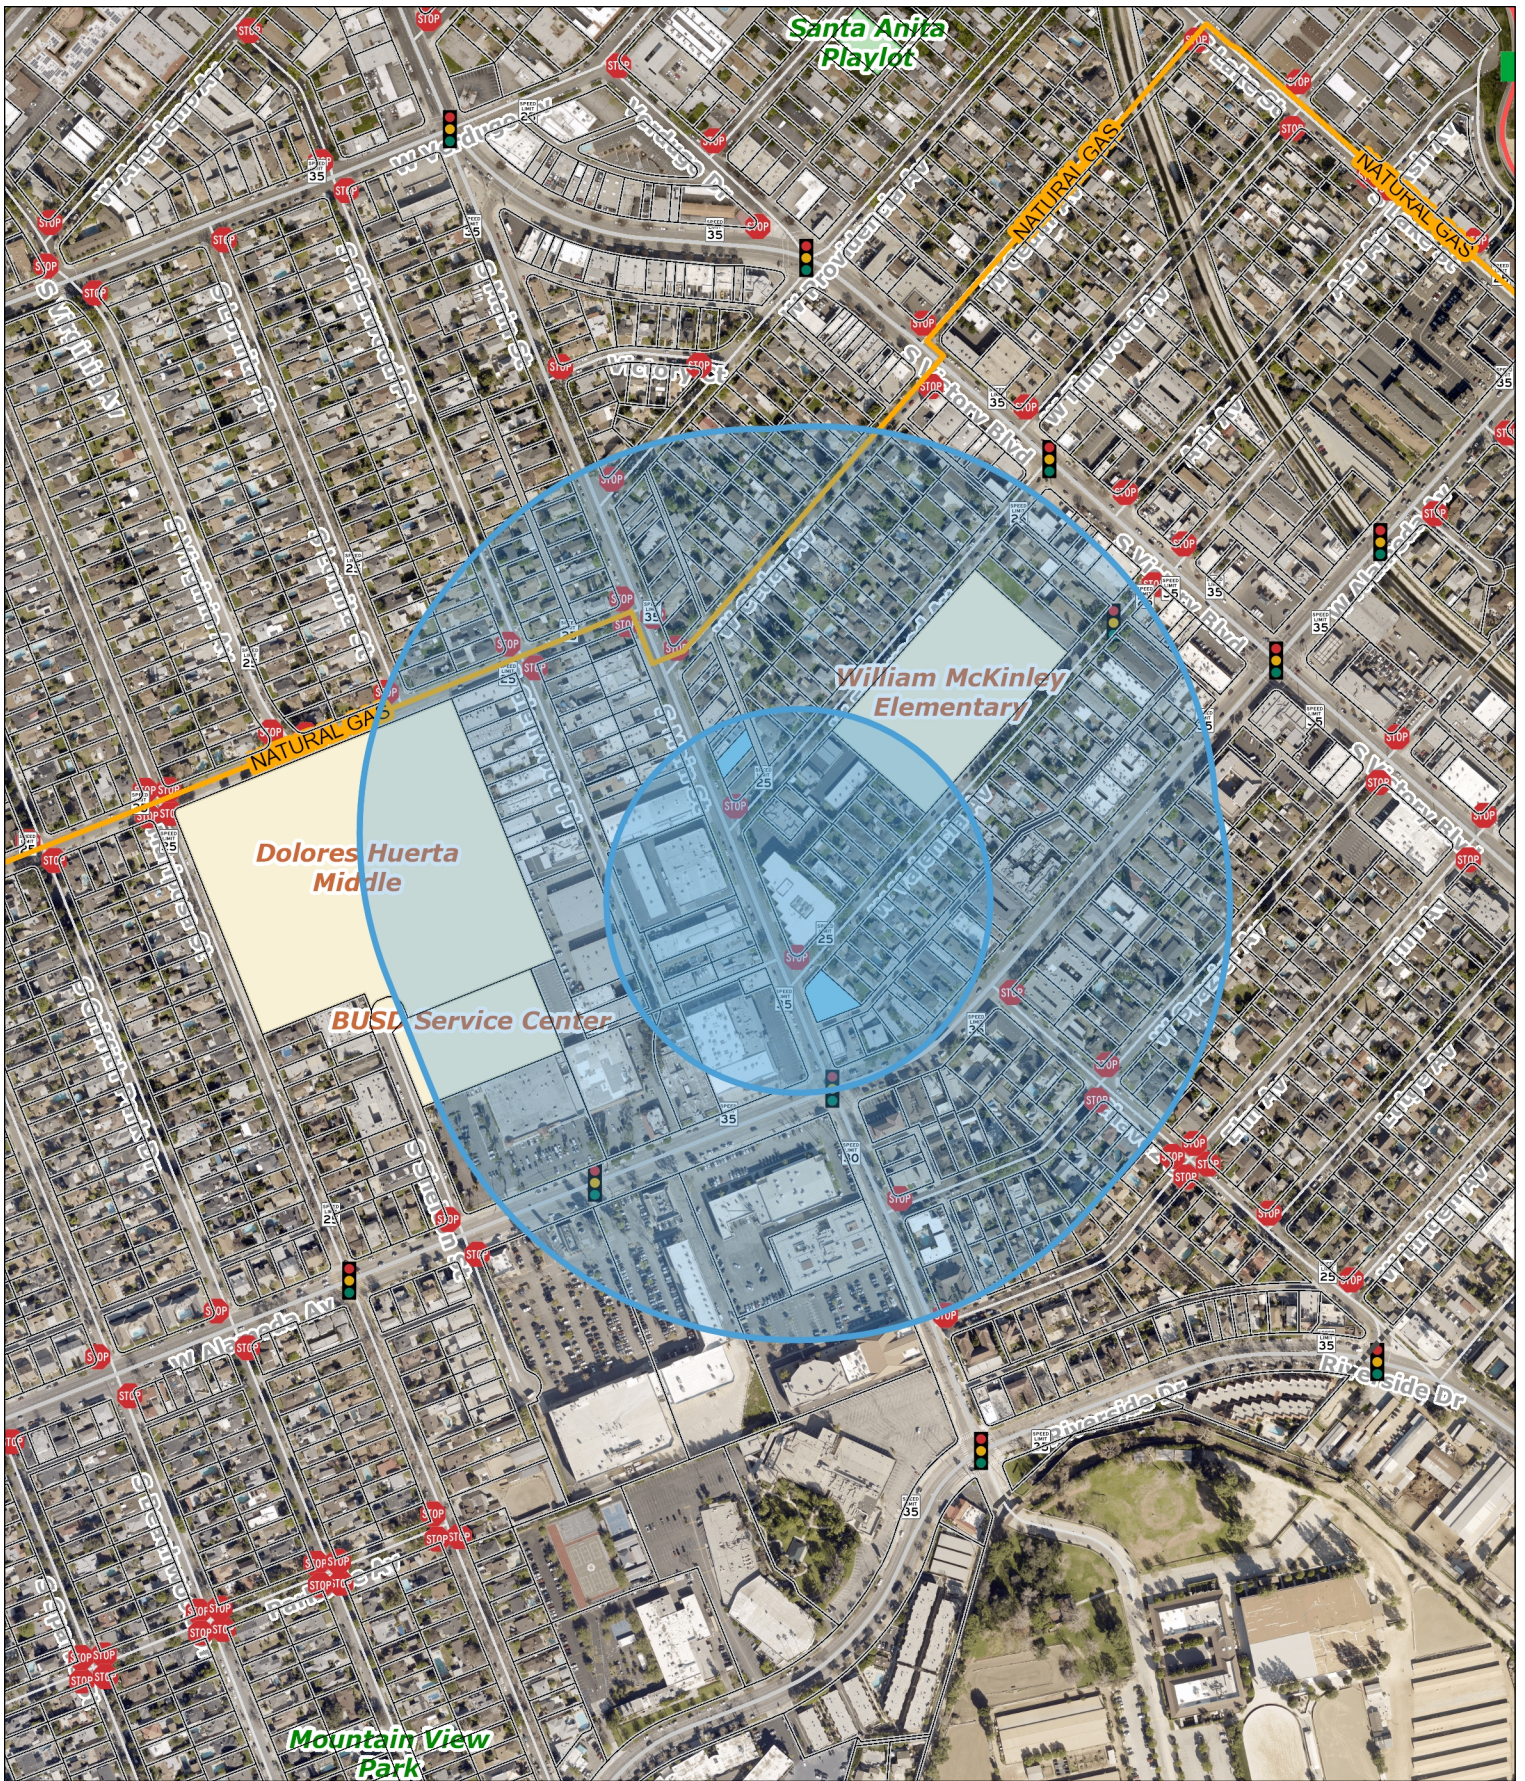

Zoning/Public Noticing/Fair Political Practices Act Compliance Map

ATTACHMENT 13- 1

500.0 0 500.0 Feet

Zoning/Public Noticing/Fair Political Practices Act Compliance Map

ATTACHMENT 13- 2

500.0 0 500.0 Feet