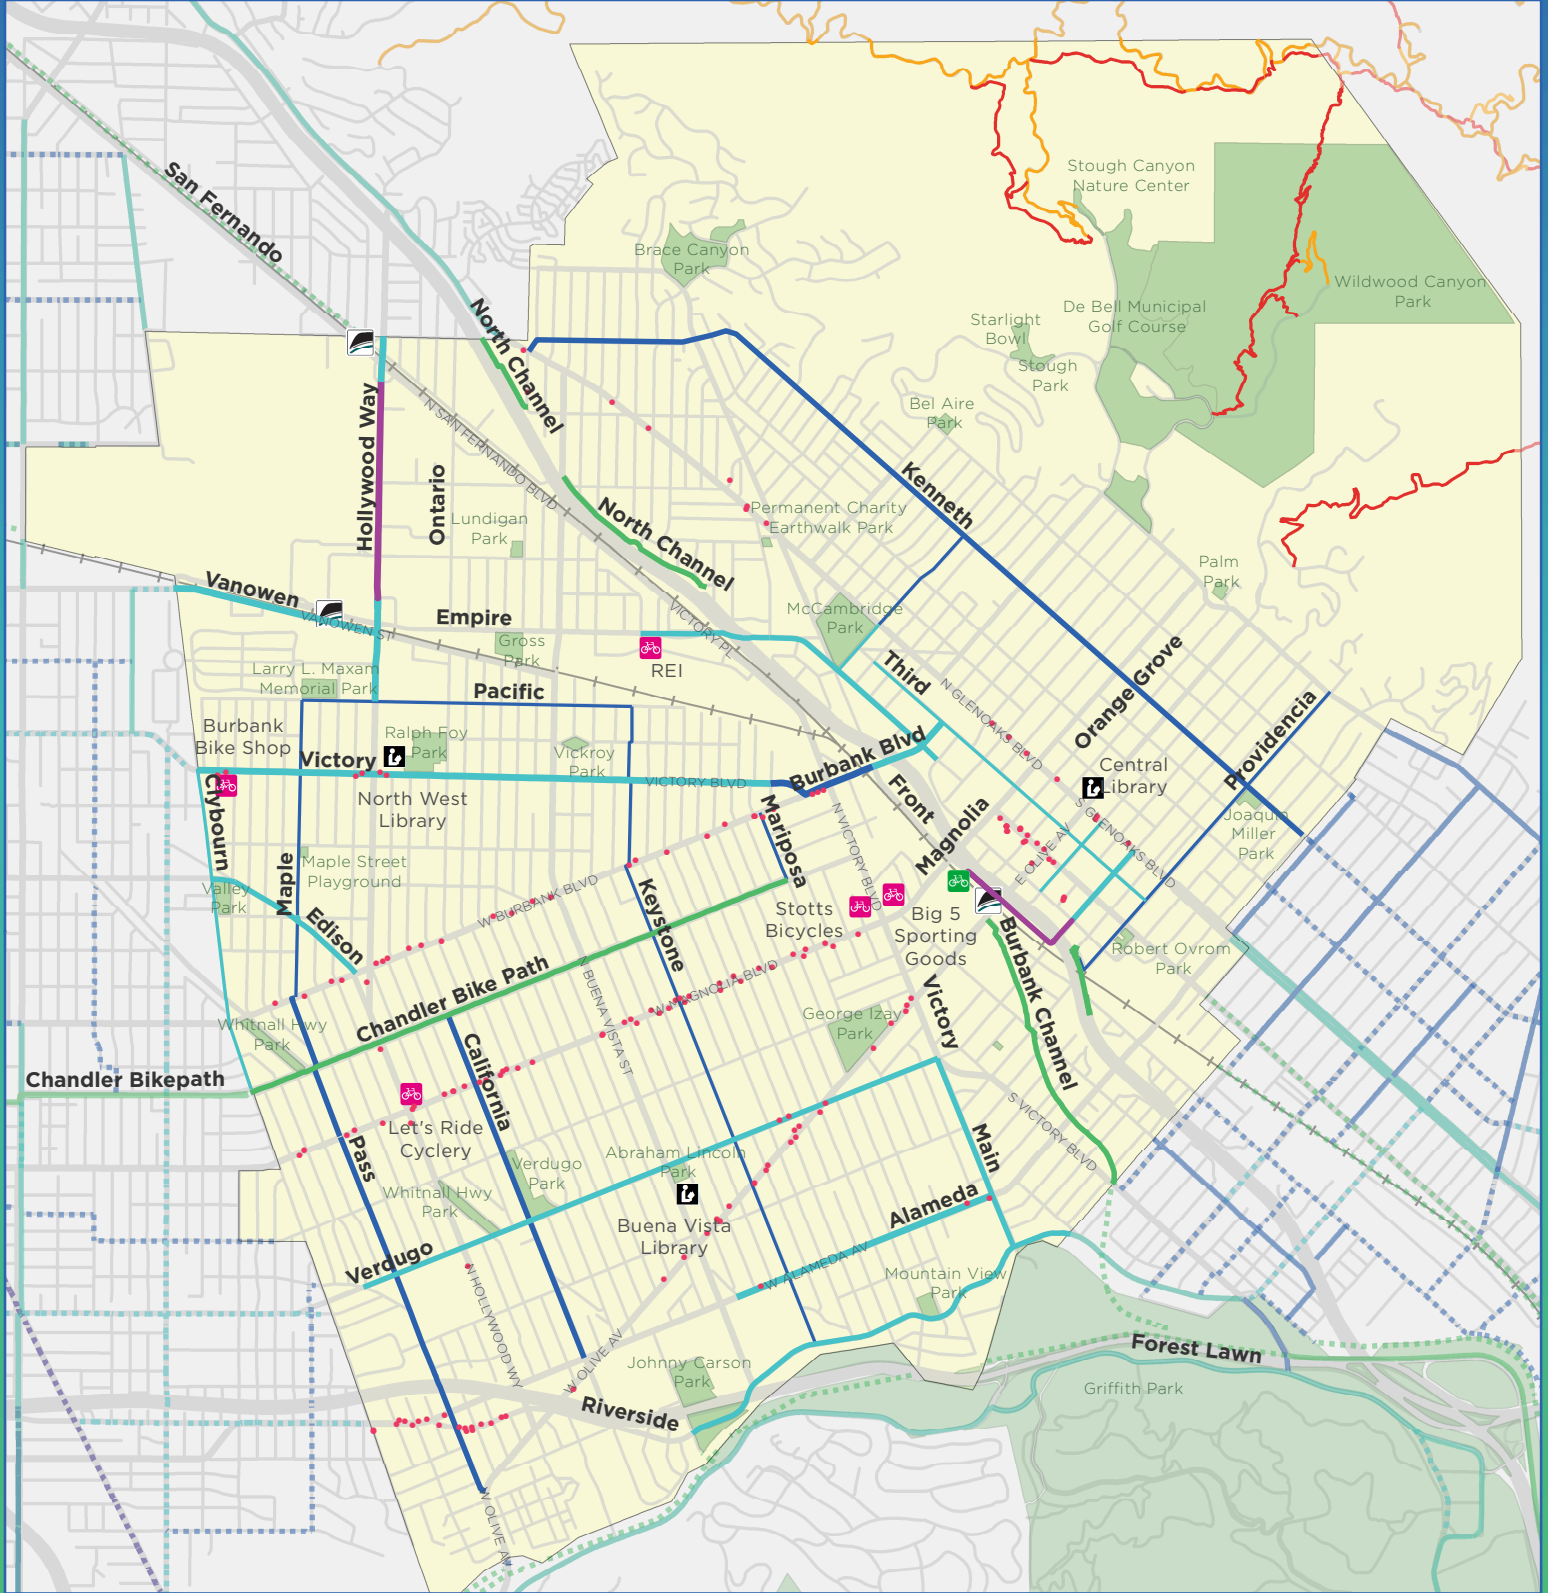

# Burbank Bicycle Map

## Bicycle Facilities

- Bicycle Rack
- Separated Bicycle Path
- Protected Bicycle Lane
- Bicycle Lane
- Bicycle Route
- Footpath, No Cycling
- Trail, Cycling Allowed
- City Park

- Bicycle Shops
- Burbank BikeStop
- Metrolink Station
- Library