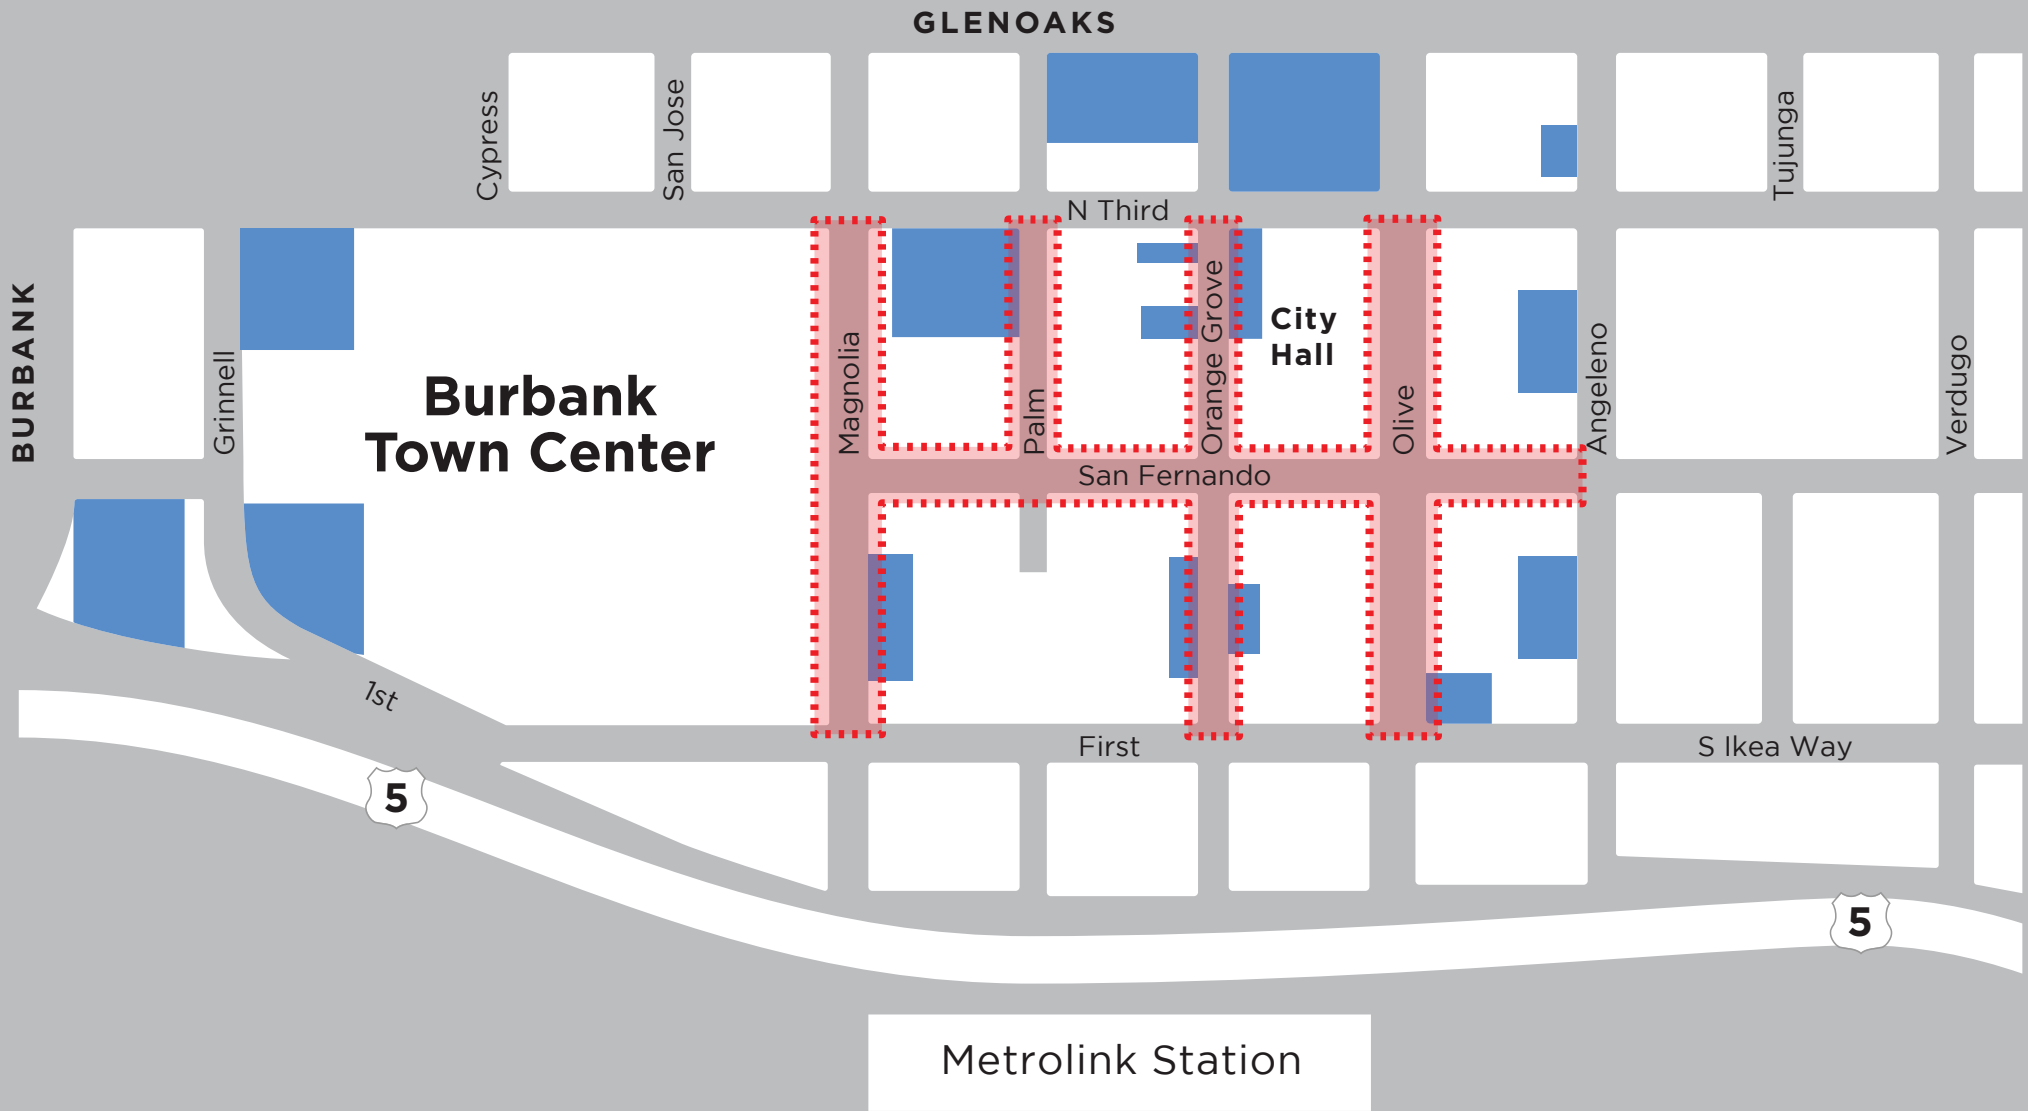

# DOWNTOWN BURBANK MAP OF PAID STREET PARKING METER ZONE

**LEGEND**

-  Paid Street Parking Meter Zone
-  Free Parking  
*(time limits and restrictions vary)*